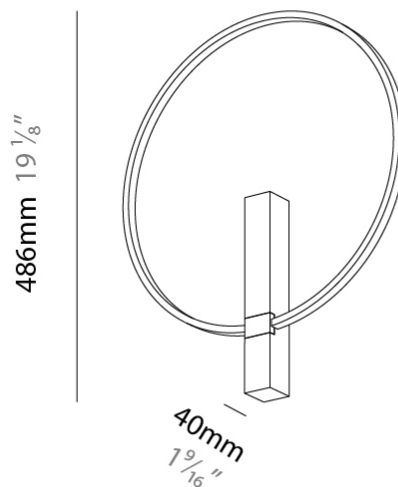

GENERAL

Series: Just Black Halo
 Partner: Prolicht
 Division: Architectural
 Installation: Surface
 Product Type: Wall Surface
 Mounting Location: Wall
 Light Distribution: Indirect

PHYSICAL

Shape: Round
 Diameter (mm): 408
 Diameter (in): 16 1/16
 Width (mm): 40
 Width (in): 1 9/16
 Height (mm): 486
 Height (in): 19 1/8
 Diffuser: PMMA - Opal
 Fixture Finish: BLK
 Fixture Material: Aluminum

Certified By: CSA Certified to UL and CSA Standards
 IP rating: IP20

PROJECT
TYPE
SPECIFIER
QUANTITY
DATE

Ø408mm 16 1/16"

JUST BLACK HALO SURFACE

A33381-

PROJECT

TYPE

SPECIFIER

GENERAL

Series: Just Black Halo
 Partner: Prolicht
 Division: Architectural
 Installation: Surface
 Product Type: Wall Surface
 Mounting Location: Wall
 Light Distribution: Indirect

PHYSICAL

Shape: Round
 Diameter (mm): 608
 Diameter (in): 23 ¹⁵/₁₆"
 Width (mm): 40
 Width (in): 19/16
 Height (mm): 686
 Height (in): 27
 Diffuser: PMMA - Opal
 Fixture Finish: BLK
 Fixture Material: Aluminum

PROJECT
TYPE
SPECIFIER
QUANTITY
DATE

Ø608mm 23 ¹⁵/₁₆"

JUST BLACK HALO SURFACE

A33382-

PROJECT

TYPE

SPECIFIER

QUANTITY