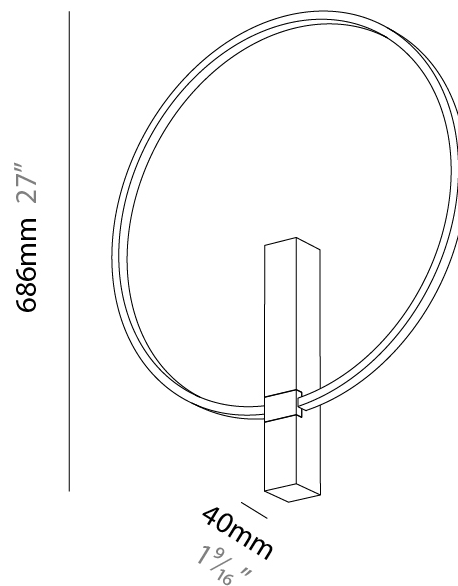

GENERAL

Series: Just Black Halo
 Partner: Prolicht
 Division: Architectural
 Installation: Surface
 Product Type: Wall Surface
 Mounting Location: Wall
 Light Distribution: Indirect

PHYSICAL

Shape: Round
 Diameter (mm): 608
 Diameter (in): 23 ¹⁵/₁₆"
 Width (mm): 40
 Width (in): 19/16
 Height (mm): 686
 Height (in): 27
 Diffuser: PMMA - Opal
 Fixture Finish: BLK
 Fixture Material: Aluminum

PROJECT
TYPE
SPECIFIER
QUANTITY
DATE

Ø608mm 23 ¹⁵/₁₆"

JUST BLACK HALO SURFACE

A33382-

PROJECT

TYPE

SPECIFIER

QUANTITY

GENERAL

Series: Just Black Halo
 Partner: Prolicht
 Division: Architectural
 Installation: Surface
 Product Type: Wall Surface
 Mounting Location: Wall
 Light Distribution: Indirect

PHYSICAL

Shape: Round
 Diameter (mm): 808
 Diameter (in): 31 ¹³/₁₆
 Width (mm): 40
 Width (in): 19/16
 Height (mm): 883
 Height (in): 34 ³/₄
 Diffuser: PMMA - Opal
 Fixture Finish: BLK
 Fixture Material: Aluminum

PROJECT _____
 TYPE _____
 SPECIFIER _____
 QUANTITY _____
 DATE _____

Ø808mm 31 ¹³/₁₆ "

JUST BLACK HALO SURFACE

A33383-

PROJECT	_____
TYPE	_____
SPECIFIER	_____
QUANTITY	_____
DATE	_____

A

PROJECT

TYPE