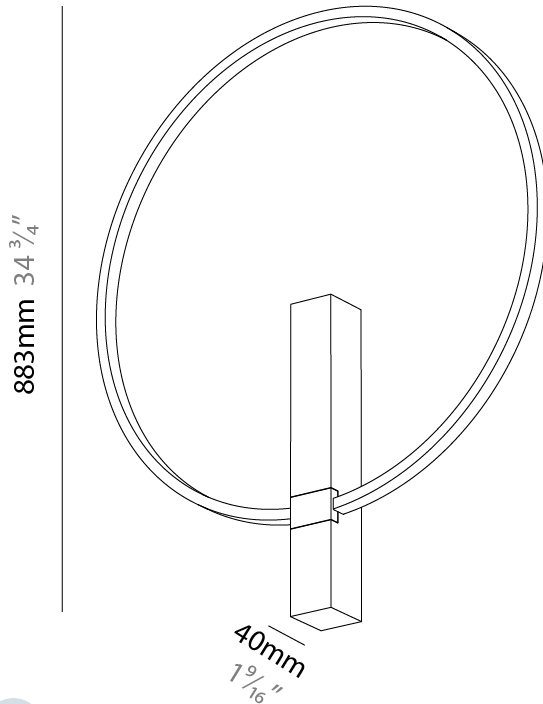

PROJECT
TYPE
SPECIFIER
QUANTITY
DATE

Ø608mm 23 ¹⁵/₁₆"

JUST BLACK HALO SURFACE

A33382-

PROJECT

TYPE

SPECIFIER

QUANTITY

GENERAL

Series: Just Black Halo
 Partner: Prolicht
 Division: Architectural
 Installation: Surface
 Product Type: Wall Surface
 Mounting Location: Wall
 Light Distribution: Indirect

PHYSICAL

Shape: Round
 Diameter (mm): 808
 Diameter (in): 31 ¹³/₁₆
 Width (mm): 40
 Width (in): 19/16
 Height (mm): 883
 Height (in): 34 ³/₄
 Diffuser: PMMA - Opal
 Fixture Finish: BLK
 Fixture Material: Aluminum

PROJECT _____
 TYPE _____
 SPECIFIER _____
 QUANTITY _____
 DATE _____

Ø808mm 31 ¹³/₁₆ "

JUST BLACK HALO SURFACE

A33383-

PROJECT	_____
TYPE	_____
SPECIFIER	_____
QUANTITY	_____
DATE	_____

A

PROJECT

TYPE